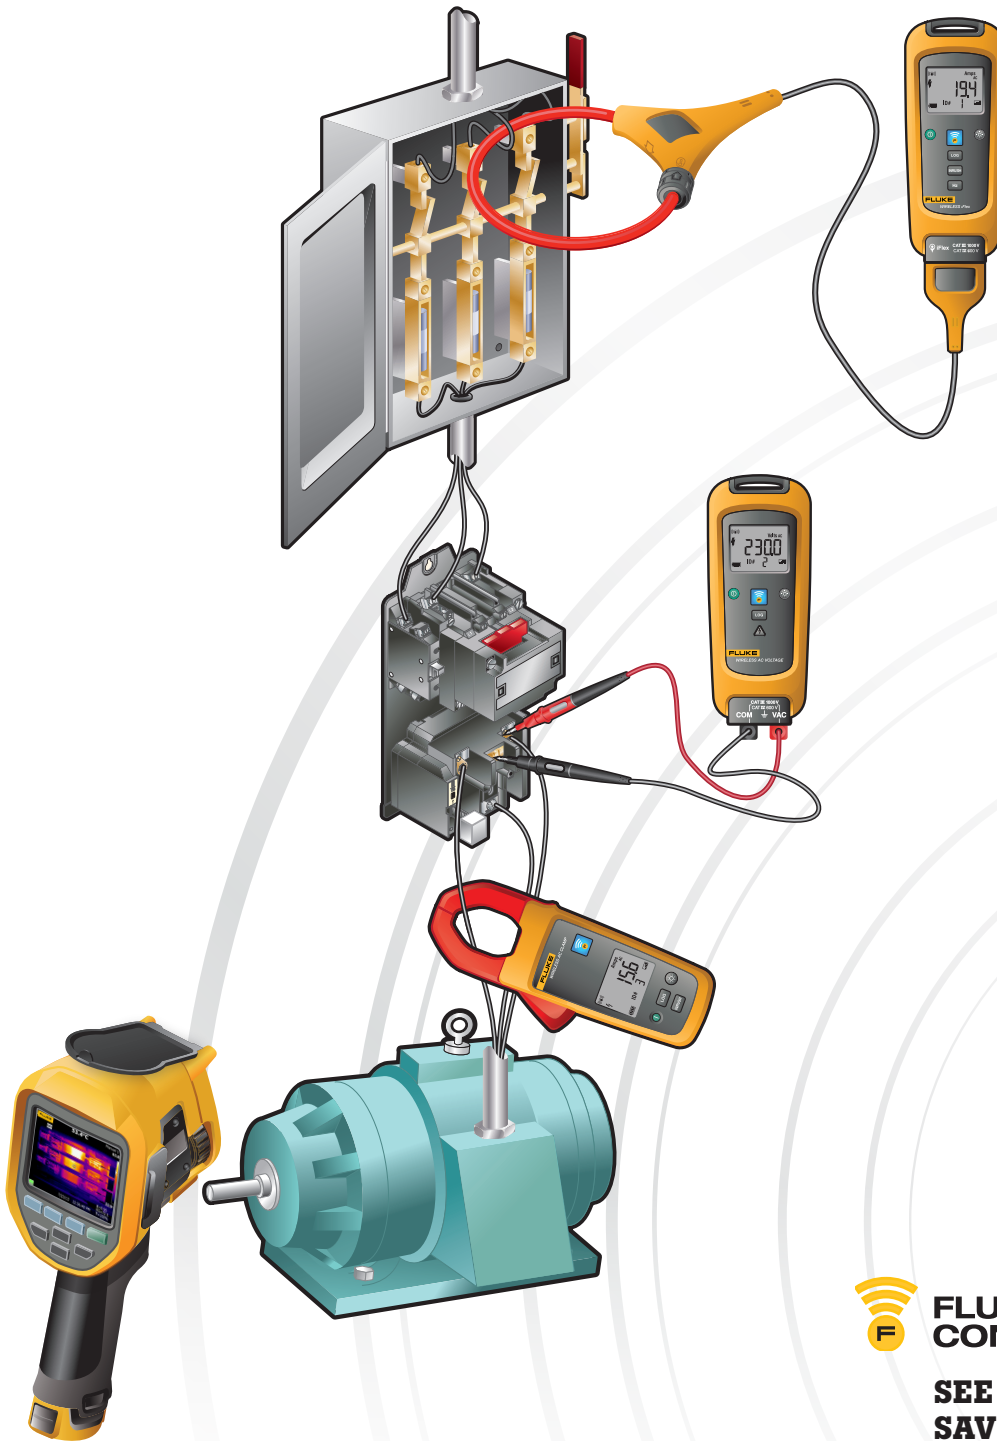

# Phase-to-phase troubleshooting with Fluke Connect™ wireless tools

FLUKE®

1

**Troubleshoot operational circuits faster, with greater safety**  
See multiple measurement readings on the Fluke Connect™ app.

2

**Easily save measurements, for the entire team to access**  
Save measurements to Fluke Cloud™ storage with AutoRecord™ and to the app's EquipmentLog™ history

 **FLUKE CONNECT™**

**SEE IT.  
SAVE IT.  
SHARE IT.**